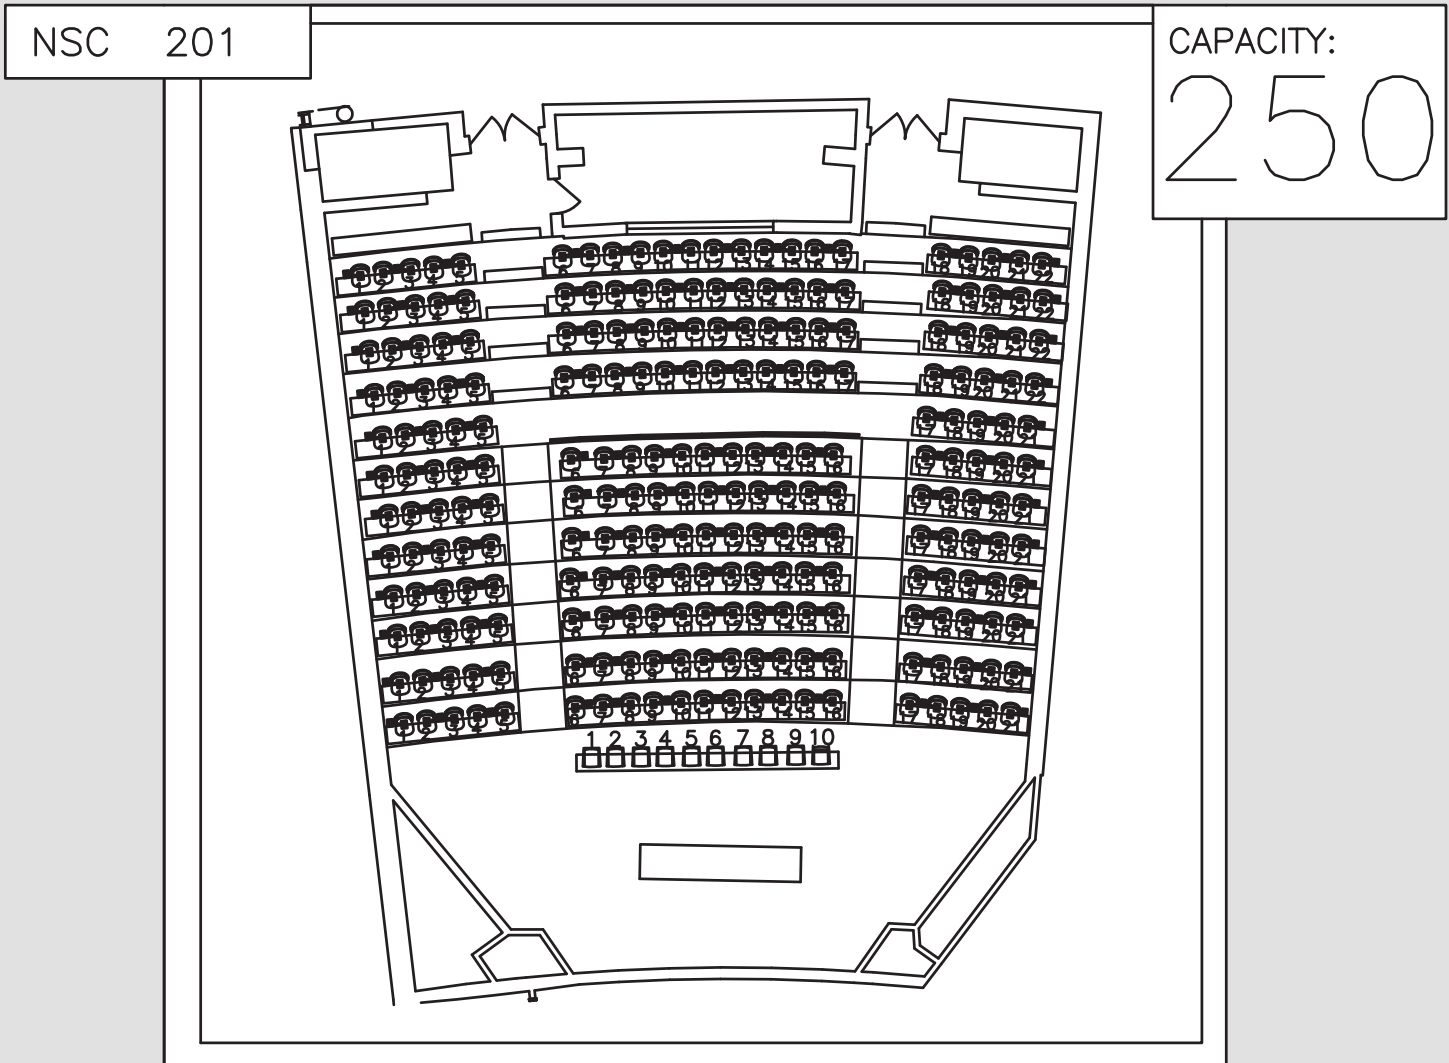

## NEED HELP ?

Emergency (University Police) .....	645-2222
Technology .....	645-3542
Facilities (cooling, furniture, supplies, etc.) .....	645-2025

**RETURN ROOM TO THIS CONFIGURATION AFTER EACH USE**